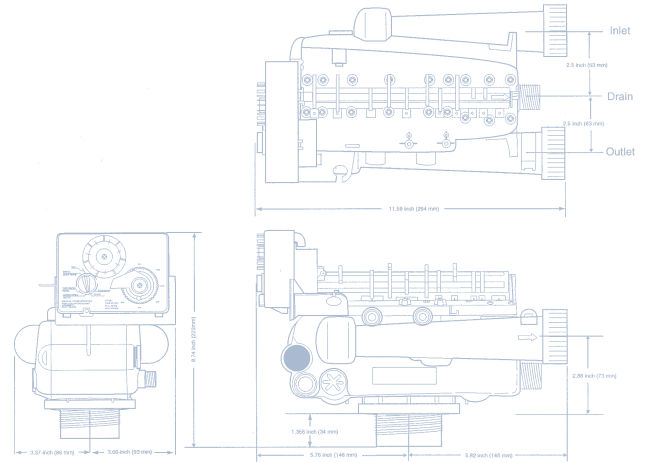

■ Pressure Loss Characteristics

Call (719) 264-3937 for additional information, (800) 605-6698 in the U.S., or visit www.osmonics.com

OSMONICS

Corporate Headquarters

5951 Clearwater Drive
Minnetonka, MN
55343-8995
USA
(952) 933-2277 Phone
(952) 933-0141 Fax

Milwaukee Operations

5730 North Glen Park Road
Milwaukee, WI
53209-4454
USA
(262) 238-4400 Phone
(262) 238-4402 Fax

Euro/Africa Operations

230 rue Robert Schuman
ZA des Uselles
F-77350 Le Mée sur Seine
FRANCE
+33 1 64 10 2000 Phone
+33 1 64 10 3747 Fax

Asia/Pacific Operations

1044/8 SOI 44/2
Sukhumvit Road Prakanong
Bangkok 10110
THAILAND
+66 2 38 14213 Phone
+66 2 39 18183 Fax