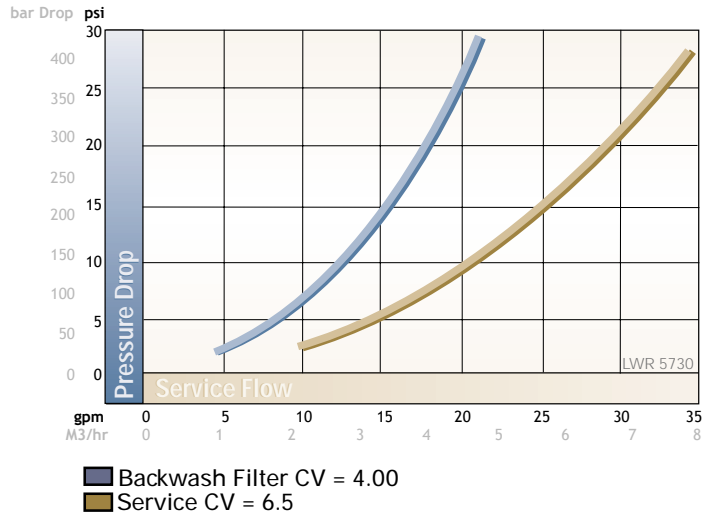

■ Pressure Loss Characteristics

Call (719) 264-3937 for additional information, (800) 605-6698 in the U.S., or visit www.osmonics.com

OSMONICS

Corporate Headquarters

5951 Clearwater Drive
Minnetonka, MN
55343-8995
USA
(952) 933-2277 Phone
(952) 933-0141 Fax

Milwaukee Operations

5730 North Glen Park Road
Milwaukee, WI
53209-4454
USA
(262) 238-4400 Phone
(262) 238-4402 Fax

Euro/Africa Operations

230 rue Robert Schuman
ZA des Uselles
F-77350 Le Mée sur Seine
FRANCE
+33 1 64 10 2000 Phone
+33 1 64 10 3747 Fax

Asia/Pacific Operations

1044/8 SOI 44/2
Sukhumvit Road Prakanong
Bangkok 10110
THAILAND
+66 2 38 14213 Phone
+66 2 39 18183 Fax